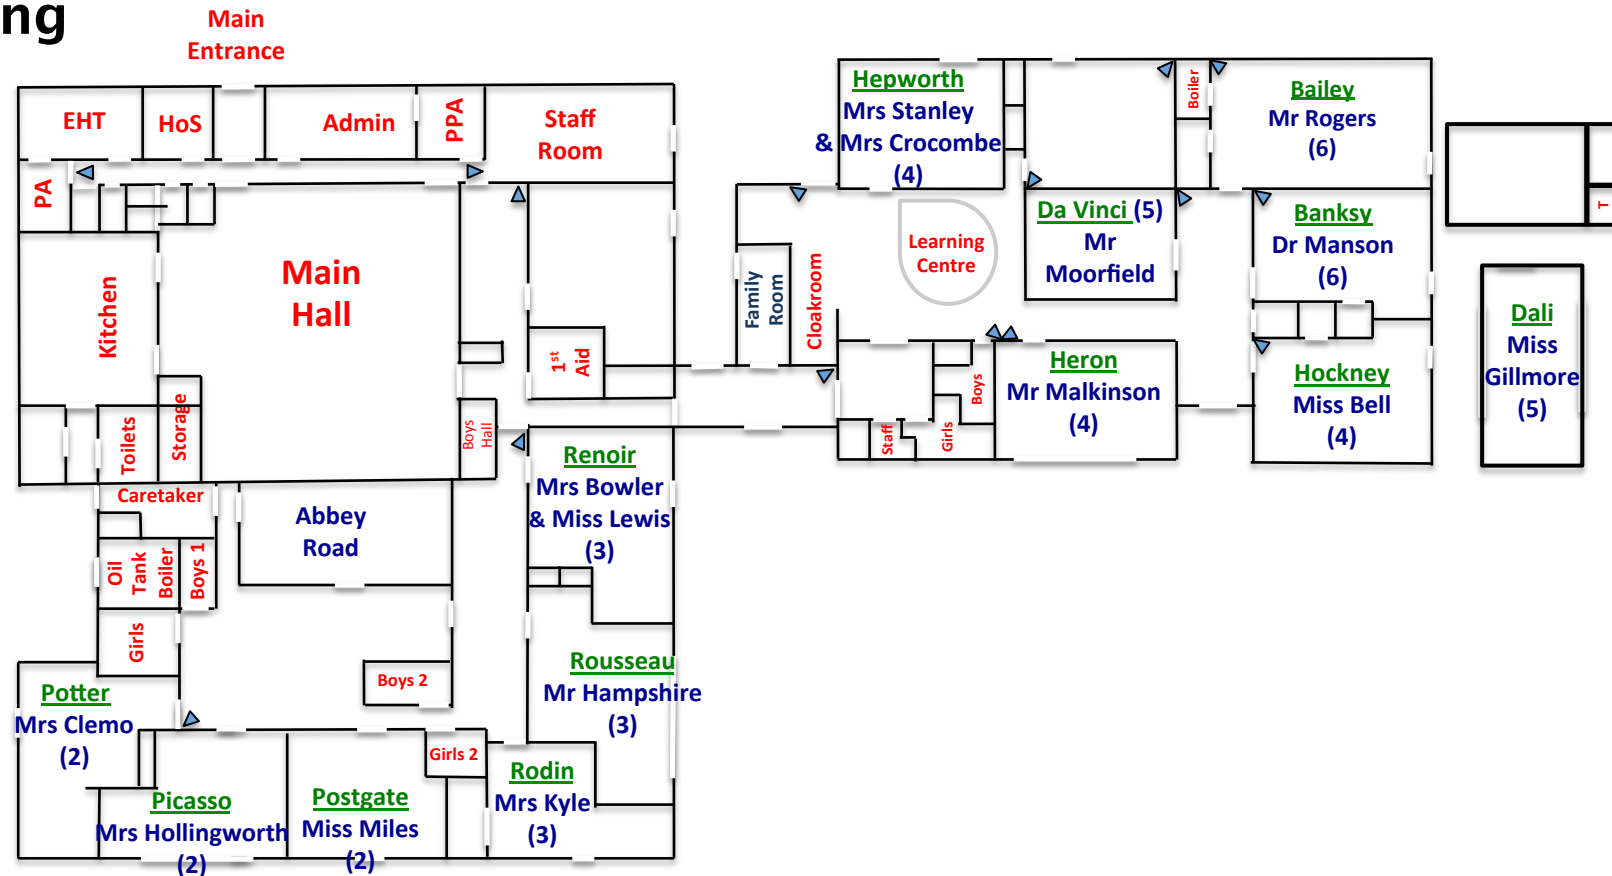

# Temporary Joy Lane Primary School Class plan from Tuesday 17<sup>th</sup> to Friday 21<sup>st</sup> July 2017

## Main Building